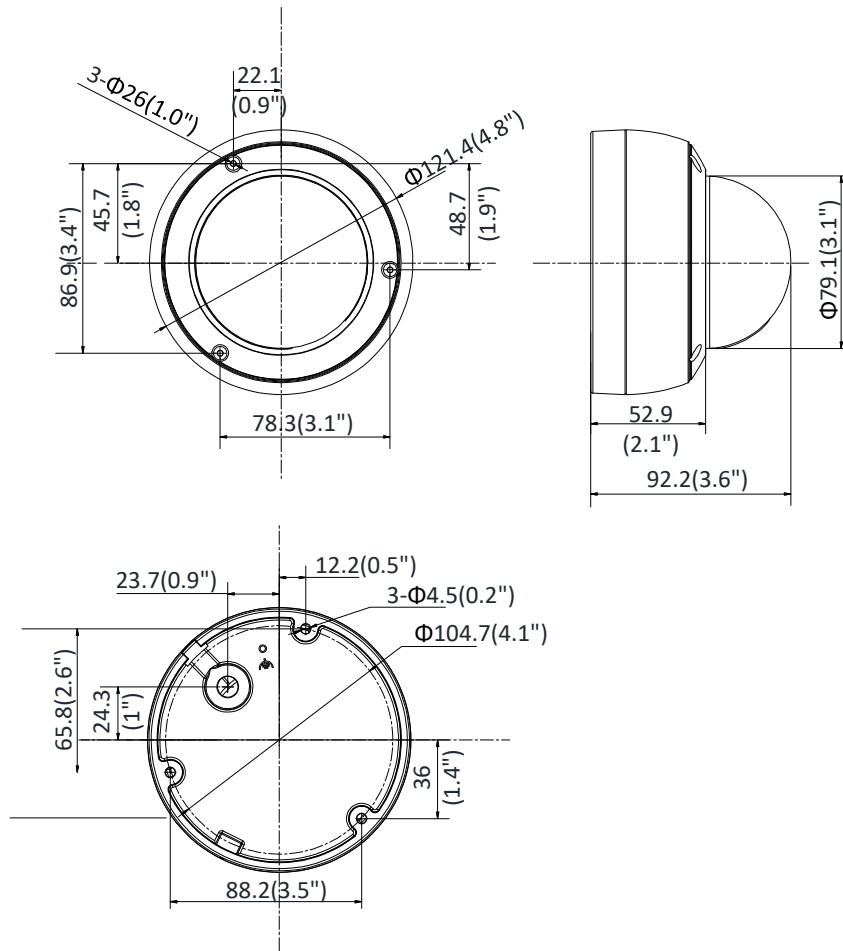

Firmware Version	5.5.82
API	ONVIF (PROFILE S, PROFILE G), ISAPI
Simultaneous Live View	Up to 6 channels
User/Host	Up to 32 users 3 levels: Administrator, Operator and User
Client	iVMS-4200, iVMS-4500, iVMS-5200, Hik-Connect
Web Browser	IE8+, Chrome 31.0-44, Firefox 30.0-51, Safari 8.0+
Interface	
Audio	Built-in mic
Communication Interface	1 RJ45 10M/100M self-adaptive Ethernet port
Video Output (Without -Z)	1Vp-p composite output (75 Ω/BNC)
On-board storage	Built-in micro SD/SDHC/SDXC slot, up to 128 GB
Reset Button	Yes
Audio	
Environment Noise Filtering	Yes
Audio Sampling Rate	8 kHz/16 kHz/32 kHz/44.1 kHz/48 kHz
Audio Compression	G.711/G.722.1/G.726/MP2L2/PCM
Audio Bit Rate	64 Kbps (G.711)/16 Kbps (G.722.1)/16 Kbps (G.726)/32 to 192 Kbps (MP2L2)
General	
Operating Conditions	-30 °C to 45 °C (-22 °F to 113 °F), humidity: 95% or less (non-condensing)
Power Supply	12 VDC ± 25%, 5.5 mm coaxial power plug PoE (802.3af, class 3)
Power Consumption and Current	-Z model: 12 VDC, 0.8 A, max. 10 W; PoE: (802.3af, 36 V to 57 V), 0.4 A to 0.2 A, max. 12 W Without -Z model: 12 VDC, 0.5 A, max. 6 W; PoE:(802.3af, 36 V to 57 V), 0.3 A to 0.1 A, max. 8 W
Protection Level	IP66, IK10
Material	HWI-D720H-V/Z model: bubble: plastic, front cover: metal, bottom base: metal HWI-D720HE-V/Z model: bubble: plastic, front cover: plastic, bottom base: metal
Dimensions	Camera: Φ 121 mm × 92 mm (4.8" × 3.6") With package: 150 mm × 150 mm × 141 mm (5.9" × 5.9" × 5.6")
Weight	Camera: Approx. 400 g (0.9 lb.) With package: Approx. 700 g (1.5 lb.)

Available Model

HWI-D720H-V (2.8 mm to 8 mm),
 HWI-D720H-Z (2.8 mm to 8 mm),
 HWI-D720HE-V (2.8 mm to 8 mm),
 HWI-D720HE-Z (2.8 mm to 8 mm)

Dimension

Unit: mm(inch)

Accessory

DS-1272ZJ-120
Wall Mount

DS-1272ZJ-120B
Wall Mount