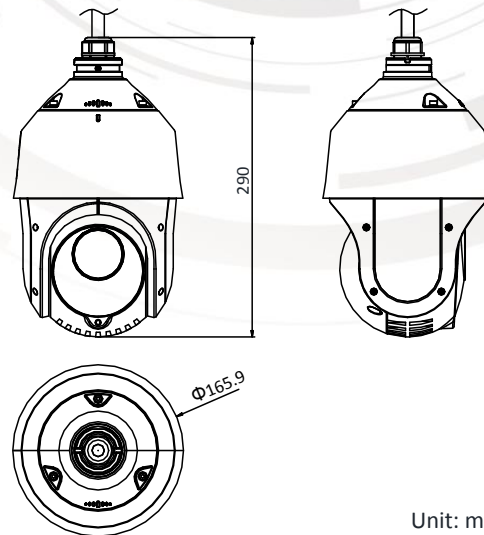

**HWP-N4425IH-DE**  
**4 MP 25× IR Network Speed Dome**

**Key Features**

- 1/2.5" progressive scan CMOS
- Up to 2560 × 1440@30fps resolution
- Min. illumination:  
Color: 0.005 Lux @(F1.6, AGC ON)  
B/W: 0.001 Lux @(F1.6, AGC ON)  
0 Lux with IR
- Up to 100 m IR distance
- 25× optical zoom, 16× digital zoom
- 120 dB WDR, 3D DNR, HLC, BLC, Smart IR
- 12 VDC & PoE (802.3at, class4)
- Support H.265+/H.265 video compression
- Up to 24 programmable privacy masks
- Support ROI

**Dimensions**

Unit: mm

**Available Model**

- HWP-N4425IH-DE