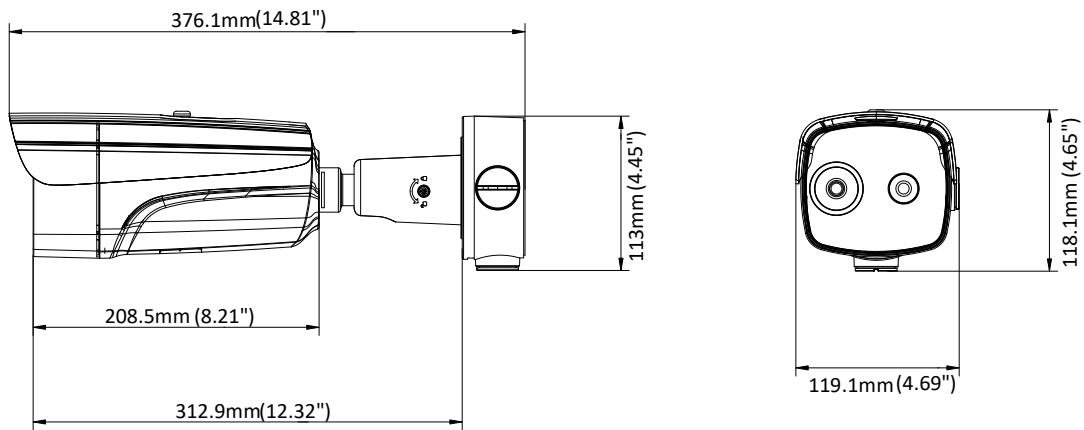

Available Model

DS-2TD2636B-13/P

Dimension