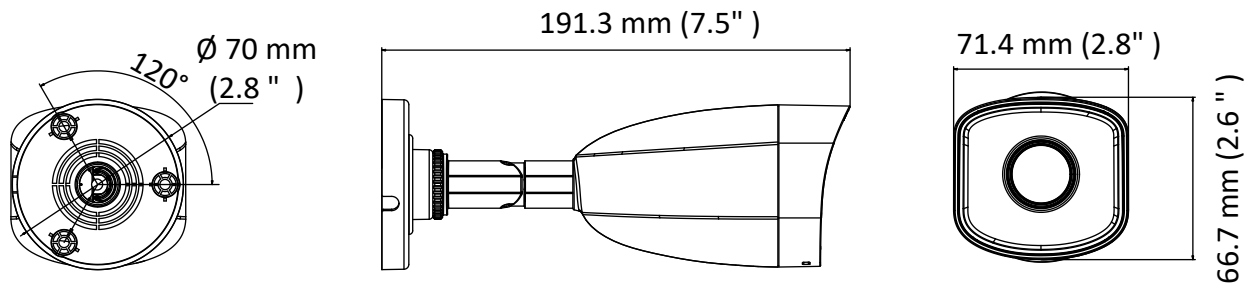

Dimension

Accessory

Distributed by

HIKVISION®
HiWatch Series

Headquarters

No.555 Qianmo Road, Binjiang District,
Hangzhou 310051, China
T +86-571-8807-5998
overseasbusiness@hikvision.com

Hikvision USA
T +1-909-895-0400
sales.usa@hikvision.com

Hikvision Italy
T +39-0438-6902
info.it@hikvision.com

Hikvision Singapore
T +65-6684-4718
sg@hikvision.com

Hikvision Africa
T +27 (10) 0351172
sate.africa@hikvision.com

Hikvision Europe
T +31-23-55-42-770
info.eu@hikvision.com

Hikvision France
T +33(0)1-85-330-450
info.fr@hikvision.com

Hikvision Oceania
T +61-2-8599-4233
salesau@hikvision.com

Hikvision Hong Kong
T +852-2151-1761

Hikvision Middle East
T +971-4-8816086
salesme@hikvision.com

Hikvision Spain
T +34-91-737-16-55
info.es@hikvision.com

Hikvision Canada
T +1-909-895-0400
sales.usa@hikvision.com

Hikvision Russia
T +7-495-669-67-99
saleru@hikvision.com

Hikvision Poland
T +48-22-460-01-50
poland@hikvision.com

Hikvision Korea
T +82-31-731-8841
sales.korea@hikvision.com

Hikvision India
T +91-22-28469900
sales@pramahikvision.com

Hikvision UK
T +01628-902140
support.uk@hikvision.com

Hikvision Brazil
T +55 11 3318-0050
Latam.support@hikvision.com