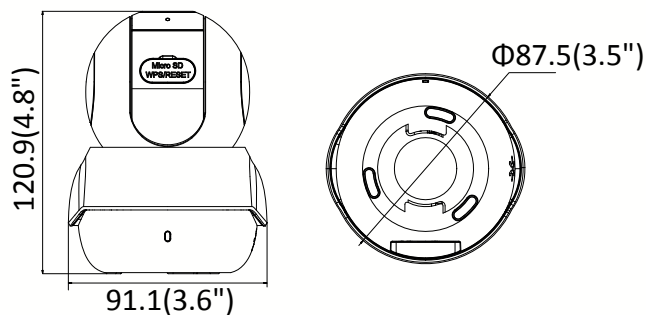

Audio Interface	1 built-in microphone, 1 built-in speaker
Reset	Yes
Wi-Fi	
Wireless Standards	IEEE802.11b, 802.11g, 802.11n
Frequency Range	2.4 GHz - 2.4835 GHz
Channel Bandwidth	20/40MHz Support
Protocols	802.11b: CCK, QPSK, BPSK, 802.11g/n: OFDM
Security	64/128-bit WEP, WPA/WPA2, WPA-PSK/WPA2-PSK, WPS
Transfer Rates	11b: 11Mbps, 11g: 54Mbps, 11n: up to 150Mbps
Wireless Range	50 meters (The performance varies based on actual environment)
General	
Operating Conditions	-10 °C to 40°C (14 °F to 104 °F), Humidity 95% or less (non-condensing)
Power Supply	DC 5V ± 10 %, micro USB interface
Current	Max. 1.4A
Power Consumption	Max. 7W
IR Range	Up to 5 meters
Material	Plastic
Dimensions	Φ 87.5 × 120.9 mm (Φ 3.5" × 4.8")
Weight (include package)	Approx. 510g (1.1 lb)

Ordering Models

HWC-P120-D/W(2.8 mm)

Dimensions