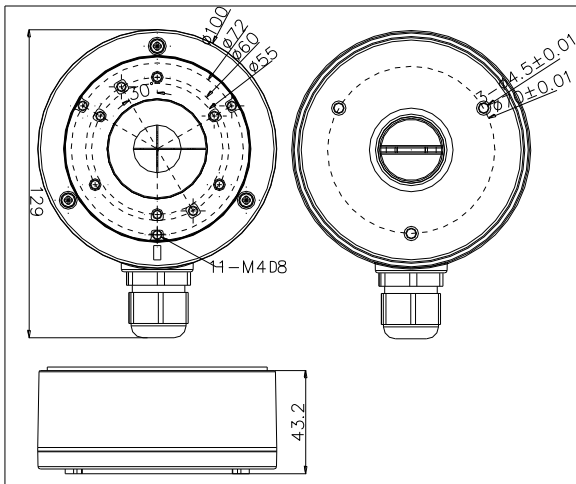

## DS-1280ZJ-XS

Junction Box for Dome(Bullet) Camera

### Features:

- Aluminum alloy material with surface spray treatment
- Cable hole on bracket makes the feature better

### Dimension:

**Note:** The actual bracket may vary from the picture above.

### Parameter:

Model	DS-1280ZJ-XS
Parameters	Junction Box for Dome(Bullet) Camera
Appearance	Hikvision White
Material	Aluminum Alloy
Dimension	Φ 100 x 43.2 x 129mm
Weight	320g